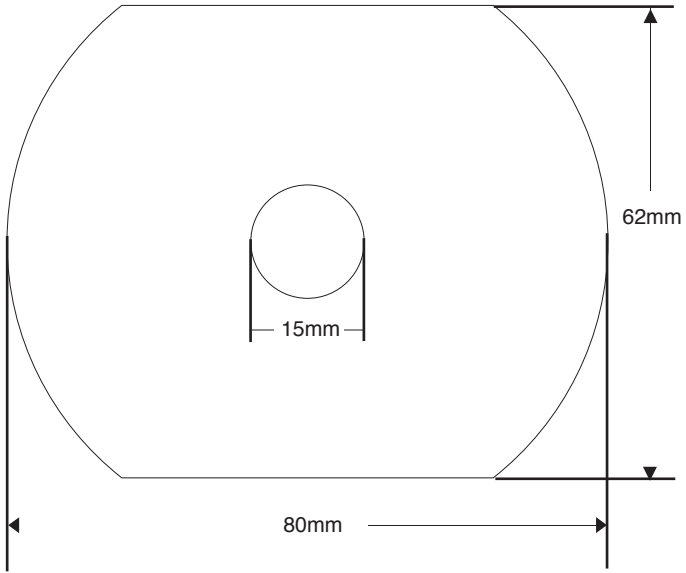

B
U
S
I
N
E
S
S
C
A
R
D
C
D

Please leave 5mm bleed on all edges including center ring (Paper CD Labels Only)